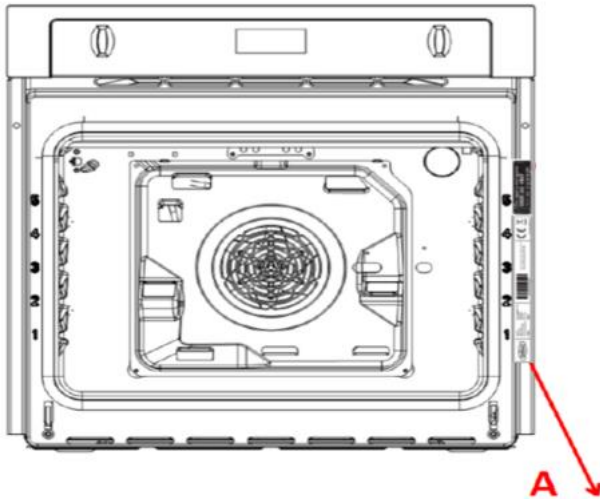

Where to find your product serial number and model number

For cookers, mini range & range cookers

open the oven door:

Rear:

For Integrated/Built-in ovens and microwaves:

Open the oven door:

	BUILT-IN ELECTRIC OVEN MODEL: BEL BI603MF BLK SKU CODE: 444411626 RATED VOLTAGE: 220-240V~ RATED FREQUENCY: 50Hz-60Hz POWER: 2300W	 XXXXXXXXXXXXXXXXXXXX	Glen Dimplex Home Appliances Ltd Prescot, Merseyside, L35 2XW Glen Dimplex Europe Limited Airport Road Cloghran Co.Dublin K67 VE08	 PN:16071100A50506

For Integrated/Built-in Hobs:

On the bottom of the hob:

	Glen Dimplex Home Appliances Ltd, Prescot, Merseyside, L35 2XW Glen Dimplex Europe Limited Airport Road, Cloghran Co.Dublin K67 VE08				
	Product name: Gas hob Model: BEL GHU603RI Sta Burner Power: 3.6/1.75/1.75/1.0kW Destination Country: GB/IE SN: XXXXXXXXXXXXXXXXXXXX				
 0658-22 AC 220-240V, 50Hz, 2W	<table border="1"> <tr> <th colspan="2">II2H3+</th> </tr> <tr> <td>G20 20mbar ΣQn=8.1kW</td> <td>G30/31 28-30/37mbar ΣQn=8.1kW (590g/h for G30, 579g/h for G31)</td> </tr> </table>	II2H3+		G20 20mbar ΣQn=8.1kW	G30/31 28-30/37mbar ΣQn=8.1kW (590g/h for G30, 579g/h for G31)
II2H3+					
G20 20mbar ΣQn=8.1kW	G30/31 28-30/37mbar ΣQn=8.1kW (590g/h for G30, 579g/h for G31)				
<p>CAUTION: This appliance shall be installed in accordance with the regulations in force and only used in a well ventilated space. Read the instructions before installing or using this appliance.</p>					