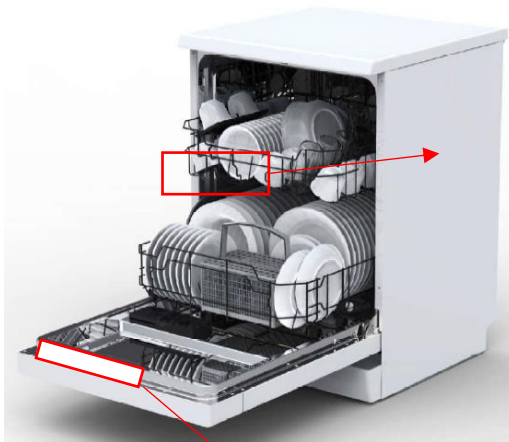

For dishwashers:

On the top facing edge of the door:

 Glen Dimplex Home Appliances Ltd. Prescot, Merseyside, L35 2XW Dishwasher: BEL FDW120 Whi I PX1		Rated voltage: 220V-240V AC/50Hz
		Rated power: 1930W
		Water pressure: 0.04-1.00MPa
		Capacity: 12 settings
Product Number:	Made in China