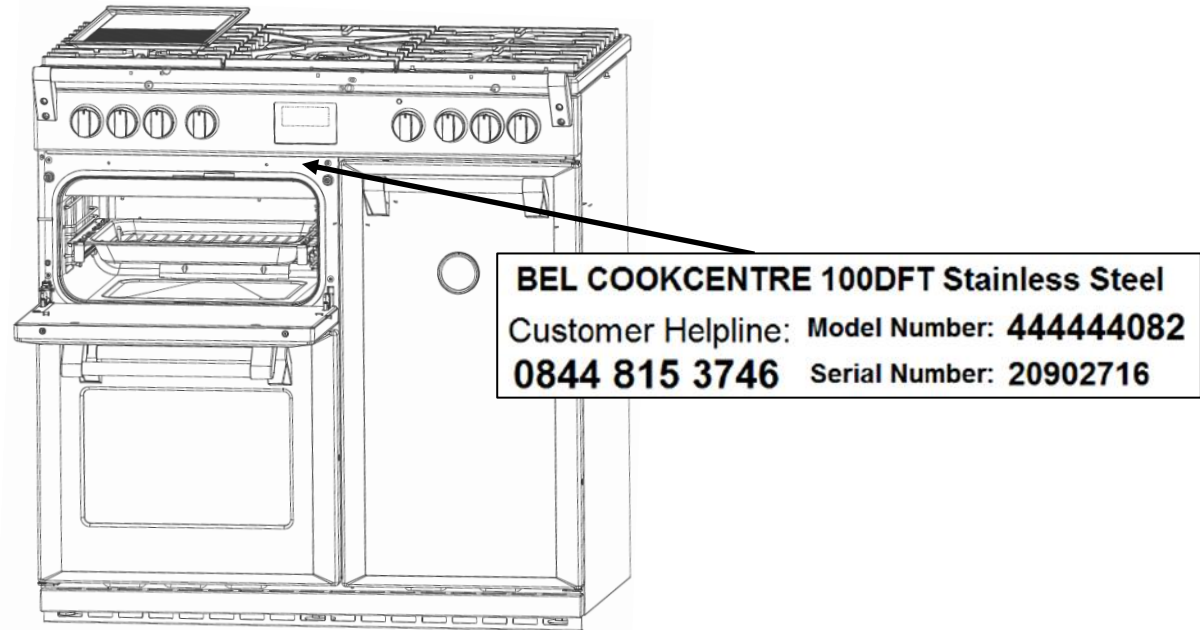

Where to find your product serial number and model number

For cookers, mini range & range cookers

open the oven door:

Rear:

For Integrated/Built-in ovens and microwaves:

Open the oven door:

	BUILT-IN ELECTRIC OVEN MODEL: BEL BI603MF BLK SKU CODE: 444411626 RATED VOLTAGE: 220-240V~ RATED FREQUENCY: 50Hz-60Hz POWER: 2300W	 XXXXXXXXXXXXXXXXXXXX	Glen Dimplex Home Appliances Ltd Prescot, Merseyside, L35 2XW Glen Dimplex Europe Limited Airport Road Cloghran Co.Dublin K67 VE08	 PN:16071100A50506

For Integrated/Built-in Hobs:

On the bottom of the hob:

	Glen Dimplex Home Appliances Ltd, Prescot, Merseyside, L35 2XW Glen Dimplex Europe Limited Airport Road, Cloghran Co.Dublin K67 VE08				
	Product name: Gas hob Model: BEL GHU603RI Sta Burner Power: 3.6/1.75/1.75/1.0kW Destination Country: GB/IE SN: XXXXXXXXXXXXXXXXXXXX				
 0658-22 AC 220-240V, 50Hz, 2W	<table border="1"> <tr> <th colspan="2">II2H3+</th> </tr> <tr> <td>G20 20mbar ΣQn=8.1kW</td> <td>G30/31 28-30/37mbar ΣQn=8.1kW (590g/h for G30, 579g/h for G31)</td> </tr> </table>	II2H3+		G20 20mbar ΣQn=8.1kW	G30/31 28-30/37mbar ΣQn=8.1kW (590g/h for G30, 579g/h for G31)
II2H3+					
G20 20mbar ΣQn=8.1kW	G30/31 28-30/37mbar ΣQn=8.1kW (590g/h for G30, 579g/h for G31)				
<p>CAUTION: This appliance shall be installed in accordance with the regulations in force and only used in a well ventilated space. Read the instructions before installing or using this appliance.</p>					

For dishwashers:

On the top facing edge of the door:

 Glen Dimplex Home Appliances Ltd. Prescot, Merseyside, L35 2XW Dishwasher: BEL FDW120 Whi I PX1		Rated voltage: 220V-240V AC/50Hz
		Rated power: 1930W
		Water pressure: 0.04-1.00MPa
		Capacity: 12 settings
Product Number:	Made in China	