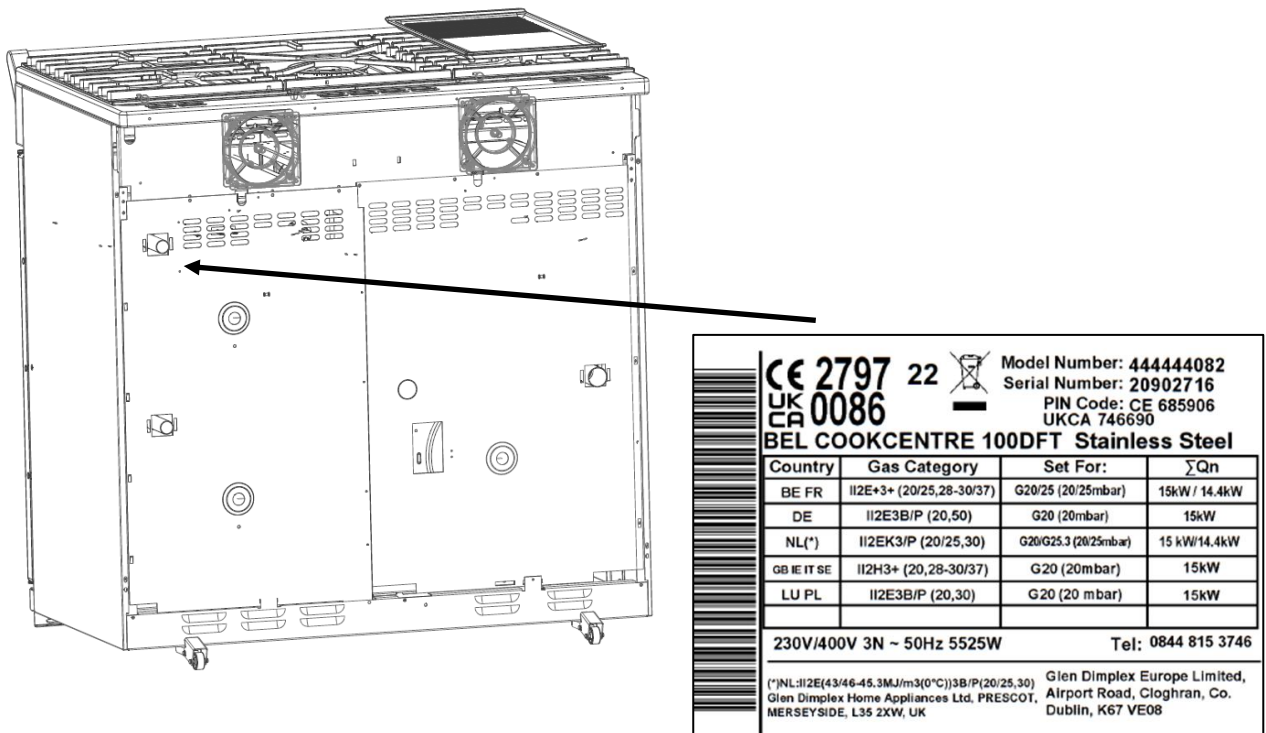

Where to find your product serial number and model number

For cookers, mini range & range cookers

open the oven door:

Rear:

For Integrated/Built-in ovens and microwaves:

Open the oven door:

	BUILT-IN ELECTRIC OVEN MODEL: BEL BI603MF BLK SKU CODE: 444411626 RATED VOLTAGE: 220-240V~ RATED FREQUENCY: 50Hz-60Hz POWER: 2300W	 XXXXXXXXXXXXXXXXXXXX	Glen Dimplex Home Appliances Ltd Prescot, Merseyside, L35 2XW Glen Dimplex Europe Limited Airport Road Cloghran Co.Dublin K67 VE08	 PN:16071100A50506

For Integrated/Built-in Hobs:

On the bottom of the hob:

	Glen Dimplex Home Appliances Ltd, Prescot, Merseyside, L35 2XW Glen Dimplex Europe Limited Airport Road, Cloghran Co.Dublin K67 VE08				
	Product name: Gas hob Model: BEL GHU603RI Sta Burner Power: 3.6/1.75/1.75/1.0kW Destination Country: GB/IE SN: XXXXXXXXXXXXXXXXXXXX				
 0658-22 AC 220-240V, 50Hz, 2W	<table border="1"> <tr> <th colspan="2">II2H3+</th> </tr> <tr> <td>G20 20mbar ΣQn=8.1kW</td> <td>G30/31 28-30/37mbar ΣQn=8.1kW (590g/h for G30, 579g/h for G31)</td> </tr> </table>	II2H3+		G20 20mbar ΣQn=8.1kW	G30/31 28-30/37mbar ΣQn=8.1kW (590g/h for G30, 579g/h for G31)
II2H3+					
G20 20mbar ΣQn=8.1kW	G30/31 28-30/37mbar ΣQn=8.1kW (590g/h for G30, 579g/h for G31)				
<p>CAUTION: This appliance shall be installed in accordance with the regulations in force and only used in a well ventilated space. Read the instructions before installing or using this appliance.</p>					

For dishwashers:

On the top facing edge of the door:

 Glen Dimplex Home Appliances Ltd. Prescot, Merseyside, L35 2XW Dishwasher: BEL FDW120 Whi I PX1		Rated voltage: 220V-240V AC/50Hz
		Rated power: 1930W
		Water pressure: 0.04-1.00MPa
		Capacity: 12 settings
Product Number:	Made in China	