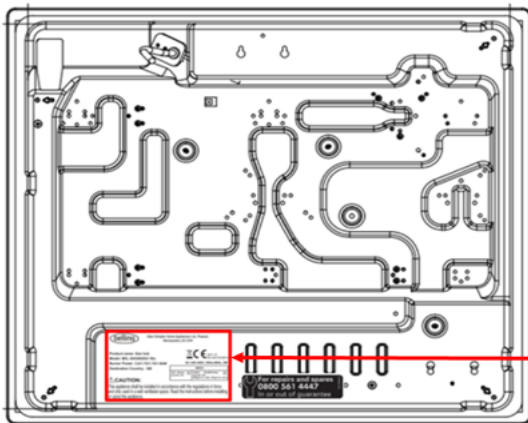

Where to find your product serial number and model number

For cookers, mini range & range cookers

open the oven door:

Rear:

For Integrated/Built-in ovens and microwaves:

Open the oven door:

	BUILT-IN ELECTRIC OVEN MODEL: BEL BI603MF BLK SKU CODE: 444411626 RATED VOLTAGE: 220-240V~ RATED FREQUENCY: 50Hz-60Hz POWER: 2300W	 XXXXXXXXXXXXXXXXXXXX	Glen Dimplex Home Appliances Ltd Prescot, Merseyside, L35 2XW Glen Dimplex Europe Limited Airport Road Cloghran Co.Dublin K67 VE08	 PN:16071100A50506

For Integrated/Built-in Hobs:

On the bottom of the hob:

	Glen Dimplex Home Appliances Ltd, Prescot, Merseyside, L35 2XW Glen Dimplex Europe Limited Airport Road, Cloghran Co.Dublin K67 VE08				
	Product name: Gas hob Model: BEL GHU603RI Sta Burner Power: 3.6/1.75/1.75/1.0kW Destination Country: GB/IE SN: XXXXXXXXXXXXXXXXXXXX				
 0658-22 AC 220-240V, 50Hz, 2W	<table border="1"> <tr> <th colspan="2">II2H3+</th> </tr> <tr> <td>G20 20mbar ΣQn=8.1kW</td> <td>G30/31 28-30/37mbar ΣQn=8.1kW (590g/h for G30, 579g/h for G31)</td> </tr> </table>	II2H3+		G20 20mbar ΣQn=8.1kW	G30/31 28-30/37mbar ΣQn=8.1kW (590g/h for G30, 579g/h for G31)
II2H3+					
G20 20mbar ΣQn=8.1kW	G30/31 28-30/37mbar ΣQn=8.1kW (590g/h for G30, 579g/h for G31)				
<p>CAUTION: This appliance shall be installed in accordance with the regulations in force and only used in a well ventilated space. Read the instructions before installing or using this appliance.</p>					

For dishwashers:

On the top facing edge of the door:

 Glen Dimplex Home Appliances Ltd. Prescot, Merseyside, L35 2XW Dishwasher: BEL FDW120 Whi I PX1		Rated voltage: 220V-240V AC/50Hz
		Rated power: 1930W
		Water pressure: 0.04-1.00MPa
		Capacity: 12 settings
Product Number:	Made in China	