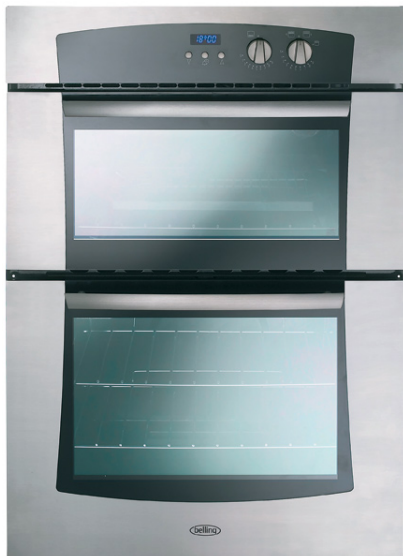

think of everything

XOU90G

**BUILT-IN GAS DOUBLE OVEN**

**Satin Steel**

SS

**SKU No.**

444447342

### Features

- Conventional gas top oven with gas grill
- Conventional gas main oven
- 3 button digital clock and programmer
- Oven light in both ovens
- Heat reflective door glass
- Easy clean enamel
- New Satin Steel finish
- Made in Britain

Dimensions (mm)	H885 W595 D550
-----------------	----------------