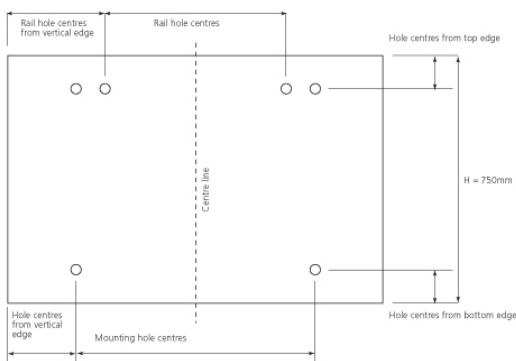

SKU No.

444448171/444448172

444447996

Features

- Black splashbacks don't have a rail

Dimensions (mm)	H750 W900 D10
-----------------	---------------

Product	Height (mm)	Width (mm)	Fixing hole centre from vertical edge (mm)	Fixing hole centres from top/bottom edges (mm)	Rail hole centre from vertical edge (mm)
SPL 90	750	900	150	6	-