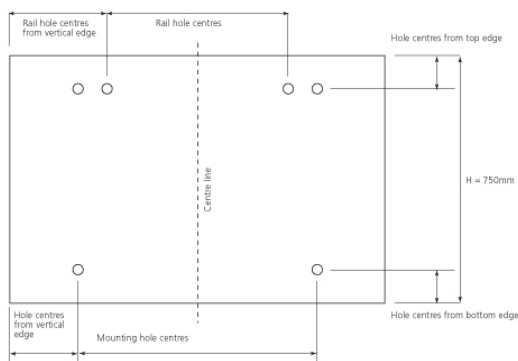

think of everything

SPL70

70CM SPLASHBACK

Stainless Steel

SKU No.

444448169

Features

Dimensions (mm)	H750 W700 D10
-----------------	---------------

Product	Height (mm)	Width (mm)	Fixing hole centre from vertical edge (mm)	Fixing hole centres from top/bottom edges (mm)	Rail hole centre from vertical edge (mm)
SPL 70	750	700	125	6	-

Address

Belling
Stoney Lane
Prescot
Merseyside
L35 2XW