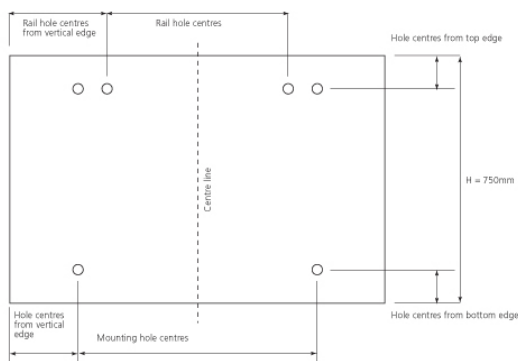

SKU No.

444448166/444448167

444448168

Features

Dimensions (mm)	H750 W600 D10
-----------------	---------------

Product	Height (mm)	Width (mm)	Fixing hole centre from vertical edge (mm)	Fixing hole centres from top/bottom edges (mm)	Rail hole centre from vertical edge (mm)
SPL 60	750	600	150	6	-