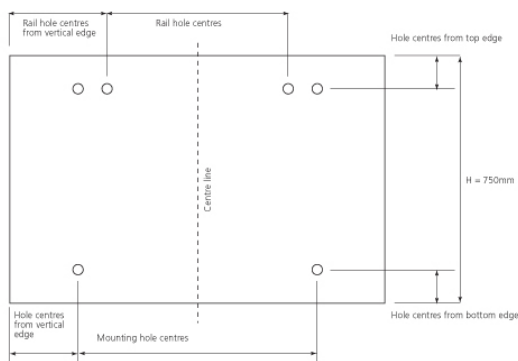

444447998

Features

- Black splashbacks don't have a rail

Dimensions (mm)	H750 W1100 D10
-----------------	----------------

Product	Height (mm)	Width (mm)	Fixing hole centre from vertical edge (mm)	Fixing hole centres from top/bottom edges (mm)	Rail hole centre from vertical edge (mm)
SPL 110	750	1100	150	6	-