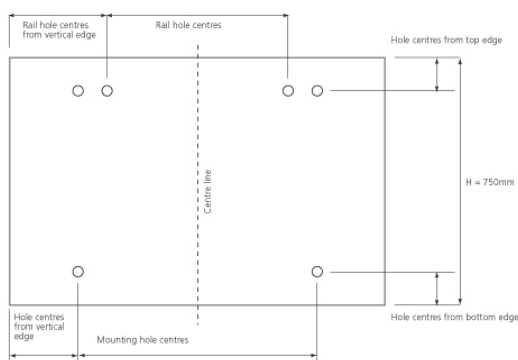

444447997

Features

- Black splashbacks don't have a rail

Dimensions (mm)	H750 W1000 D10
-----------------	----------------

Product	Height (mm)	Width (mm)	Fixing hole centre from vertical edge (mm)	Fixing hole centres from top/bottom edges (mm)	Rail hole centre from vertical edge (mm)
SPL 100	750	1000	150	6	-