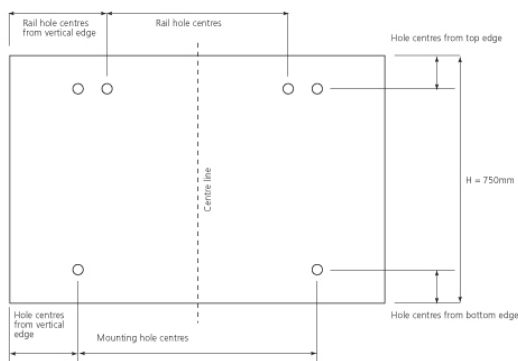

### Features

Dimensions (mm)	H750 W600 D10
-----------------	---------------

Product	Height (mm)	Width (mm)	Fixing hole centre from vertical edge (mm)	Fixing hole centres from top/bottom edges (mm)	Rail hole centre from vertical edge (mm)
SPL 60	750	600	150	6	-