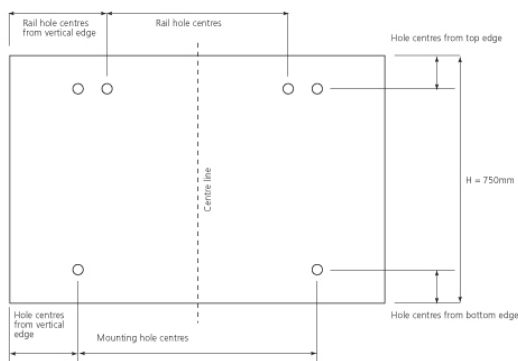

444449527

444449529

Features

Dimensions (mm)	H750 W1000 D10
-----------------	----------------

Product	Height (mm)	Width (mm)	Fixing hole centre from vertical edge (mm)	Fixing hole centres from top/bottom edges (mm)	Rail hole centre from vertical edge (mm)
SPL 100	750	1000	150	6	-