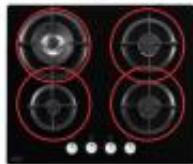

Layout of knobs are close together in the middle. Only front access knobs on all sizes. Flat profile front of hob.

70/75cm:

60cm:

Wok Placement:
(only on 70/75cm stainless steel)

LEFT SIDE

Pan Supports:

(Variation depending on type)

60cm Stainless Steel

2pcs

70/75cm Stainless Steel

3pcs

60cm Black (Glass/Steel)

4pcs

70/75cm Black

5pcs

NON AFFECTED SKUS

Size:
60cm & 70cm

Material/Colour:
Stainless Steel & Black Steel

Knobs:

Hotplate Design:

Layout of knobs are spread out with branding in the middle. Front or side access knobs. Bevelled profile front of hob.