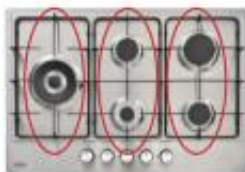

2pcs

70/75cm Stainless Steel